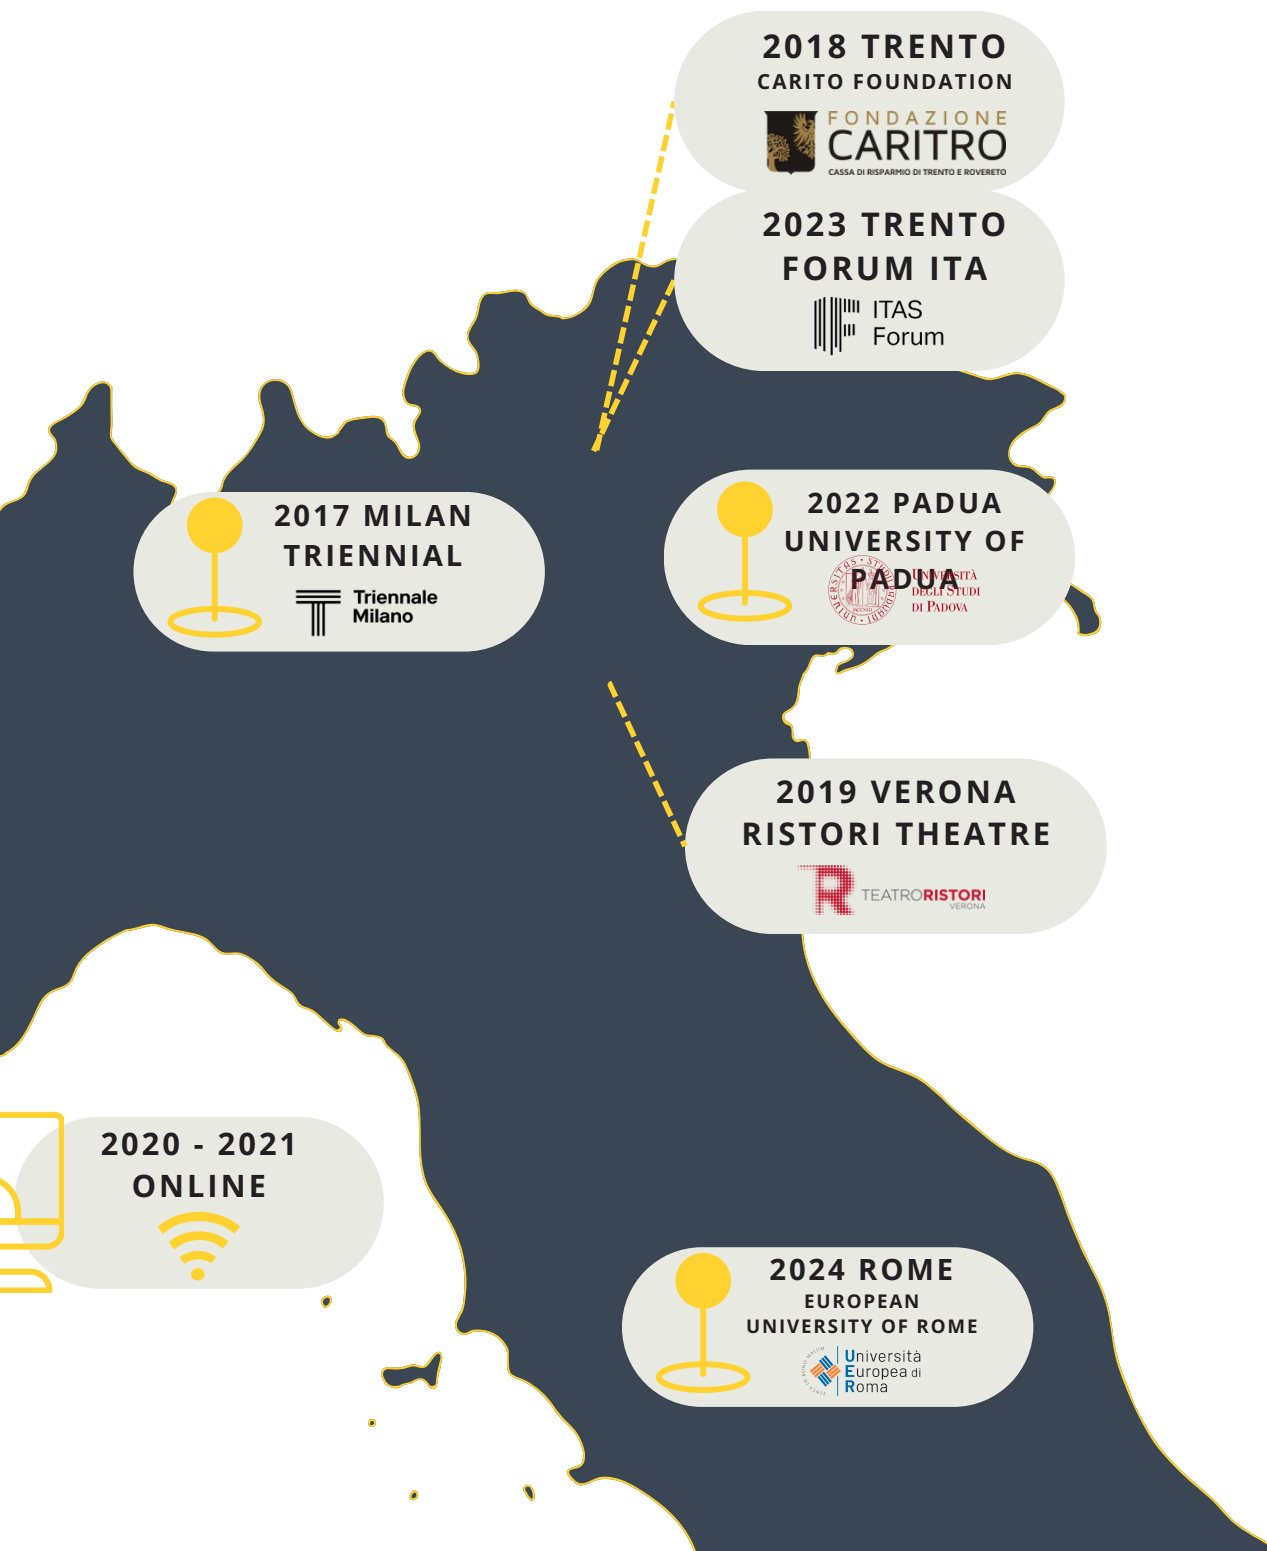

ENACTUS ITALY NATIONAL COMPETITION

ANNUAL NATIONAL CONTEST

An itinerant event that unites the entire Enactus Italia community.

- PITCH COMPETITION
- CAREER FAIR
- WORKSHOPS
- NETWORKING with peer & professionals

TWO CHAMPIONS elected by judges:

- Early Stage National Champion
- Advanced Stage National Champion

Direct access to the EWC 2025